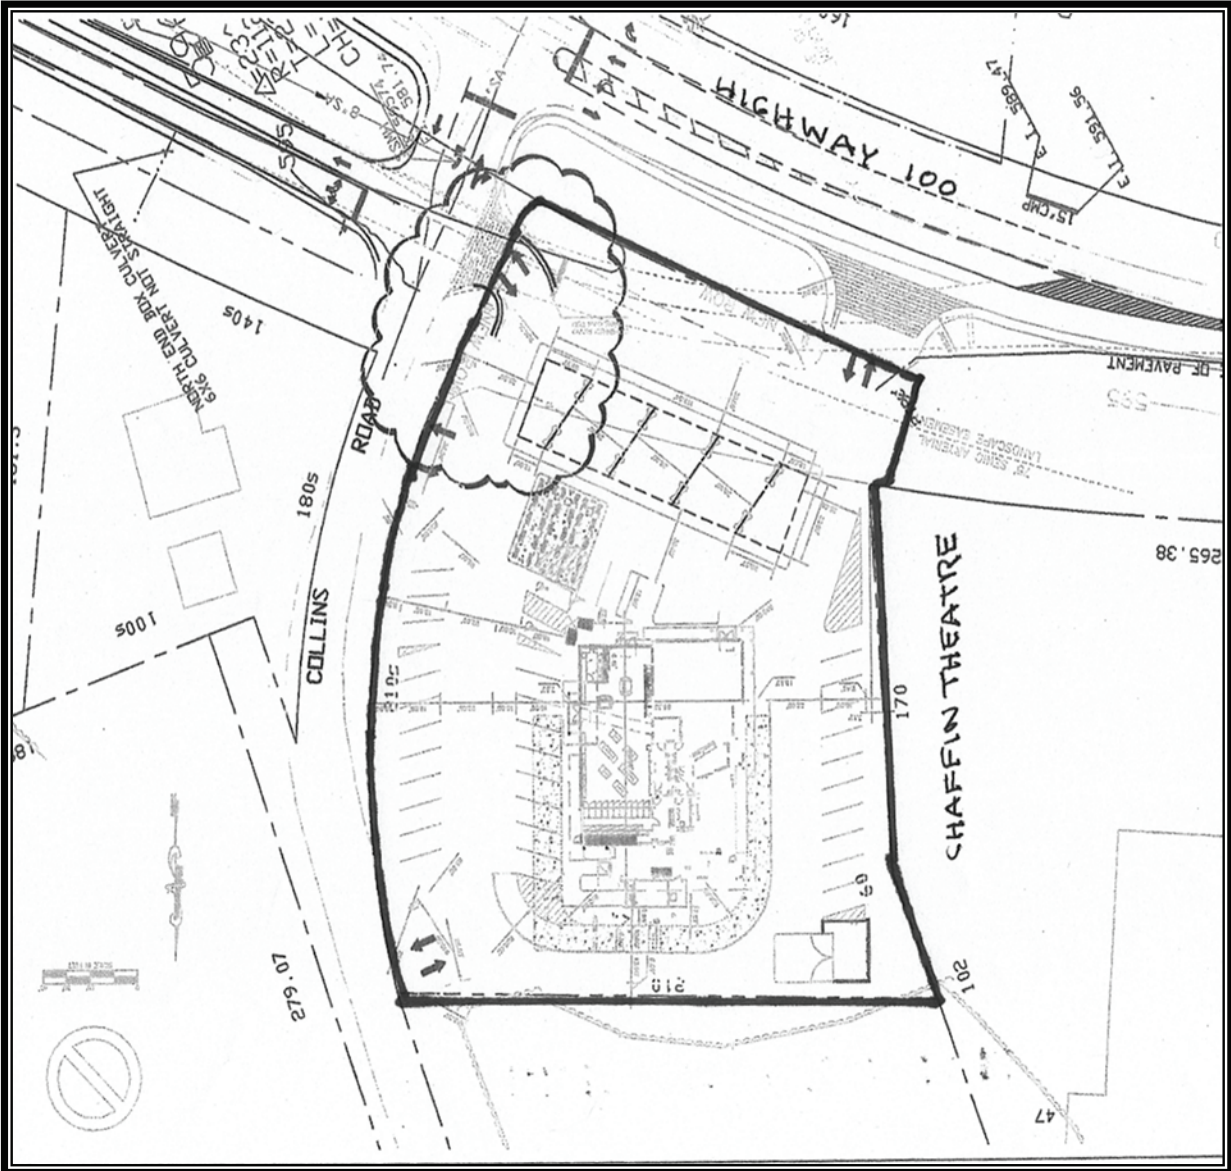

Anne Shockley

RETAIL SITE

1.30 ACRES

ZONED CS

EXCELLENT VISIBILITY

ALL INFORMATION IS BELIEVED TO BE ACCURATE BUT IS SUBJECT TO ERRORS, OMISSIONS OR CHANGES

SITE LOCATION

8200 Highway 100
Bellevue